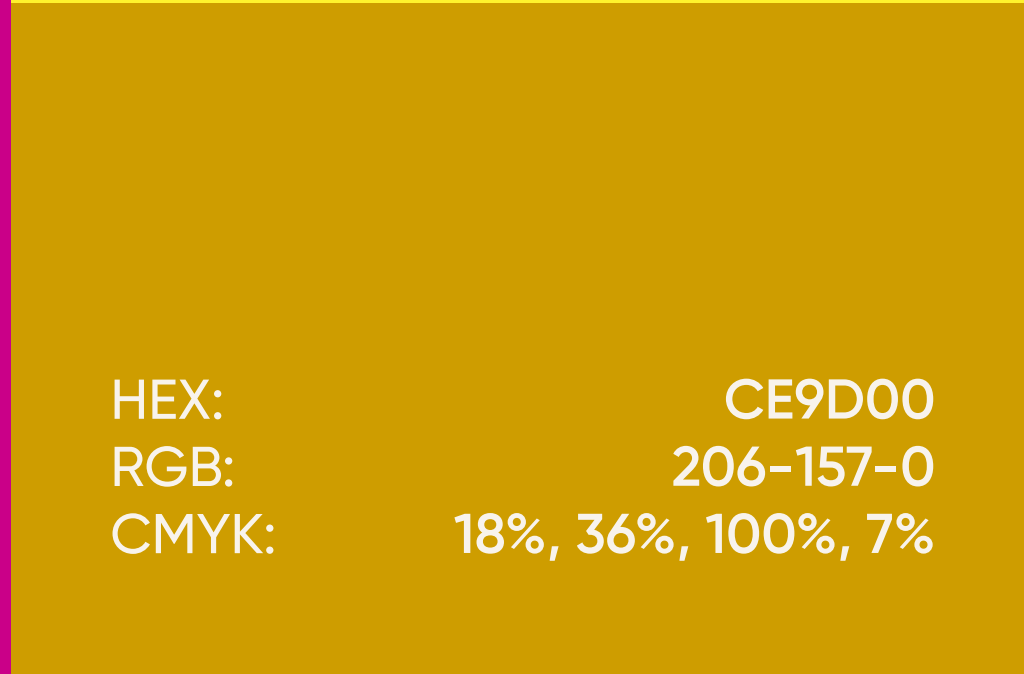

KABARET *tv*

HEX: CA0088
RGB: 202-0-136
CMYK: 22%, 96%, 0%, 0%

HEX: FFF22D
RGB: 255-242-42
CMYK: 6%, 0%, 82%, 0%

HEX: CE9D00
RGB: 206-157-0
CMYK: 18%, 36%, 100%, 7%

HEX: 00ACEC
RGB: 0-172-236
CMYK: 72%, 13%, 0%, 0%

HEX: 0084A3
RGB: 0-132-163
CMYK: 82%, 30%, 25%, 7%

HEX: 9671FF
RGB: 150-113-255
CMYK: 61%, 59%, 0%, 0%