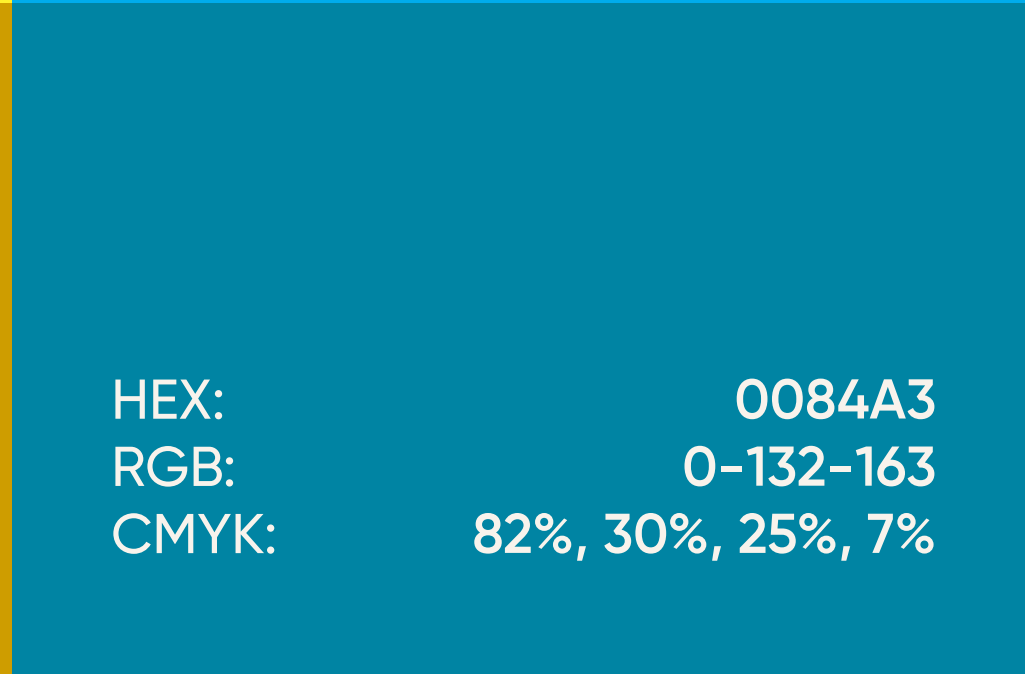

KABARET *tv*

HEX: CA0088
RGB: 202-0-136
CMYK: 22%, 96%, 0%, 0%

HEX: FFF22D
RGB: 255-242-42
CMYK: 6%, 0%, 82%, 0%

HEX: CE9D00
RGB: 206-157-0
CMYK: 18%, 36%, 100%, 7%

HEX: 00ACEC
RGB: 0-172-236
CMYK: 72%, 13%, 0%, 0%

HEX: 0084A3
RGB: 0-132-163
CMYK: 82%, 30%, 25%, 7%

HEX: 9671FF
RGB: 150-113-255
CMYK: 61%, 59%, 0%, 0%